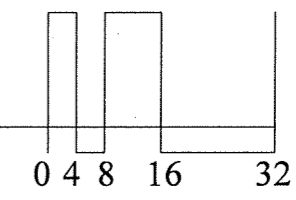

Church  
 Footprint: 14,221 s.f.  
 608 Pews  
 200 Side Aisle Seats  
 Total: 808

# Church Plan

Seating: 600 Nave/ 200 Side Aisles/ 80 Choir Loft  
 17,000 SF

MONTGOMERY  
 ARCHITECTURE &  
 PLANNING, INC.  
  
 May 7, 2011  
 www.monarchpl.com

Sumter Catholic Community  
 Highway 521, Sumter, South Carolina